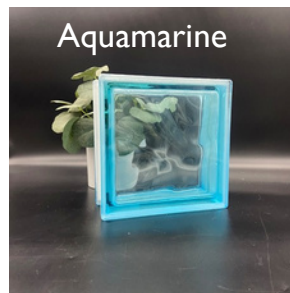

GLASS BLOCK
WAREHOUSE

Color Glass Block Exterior Applications

Basic Line - Soft Shades

UV Resistant, Wave Pattern, Metric Sized 1919/8, White Edge Coat

Design Line - Colored Glass

UV Resistant, Wave Pattern, Metric Sized 1919/8, White Edge Coat