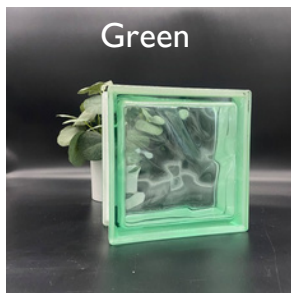

GLASS BLOCK
WAREHOUSE

Color Glass Block Exterior Applications

Basic Line - Soft Shades

UV Resistant, Wave Pattern, Metric Sized 1919/8, White Edge Coat

Design Line - Colored Glass

UV Resistant, Wave Pattern, Metric Sized 1919/8, White Edge Coat