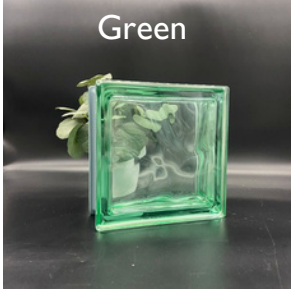

Color Glass Block

Exterior Applications

Design Line - Colored Glass

UV Resistant, Wave Pattern, Metric Sized 1919/8, Metalized

Glass Block Warehouse
(516) 997-3500
info@glassblockwarehouse.com
glassblockwarehouse.com

Follow us on: