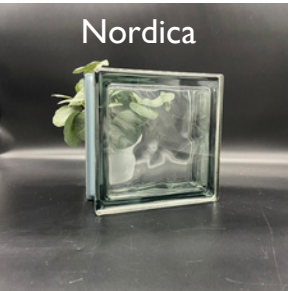

Color Glass Block

Exterior Applications

Design Line - Colored Glass

UV Resistant, Wave Pattern, Metric Sized 1919/8, Metalized

Glass Block Warehouse
(516) 997-3500
info@glassblockwarehouse.com
glassblockwarehouse.com

Follow us on: