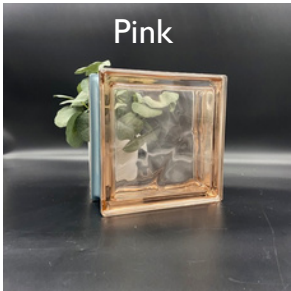

Color Glass Block

Exterior Applications

Design Line - Colored Glass

UV Resistant, Wave Pattern, Metric Sized 1919/8, Metalized

Glass Block Warehouse
(516) 997-3500
info@glassblockwarehouse.com
glassblockwarehouse.com

Follow us on: