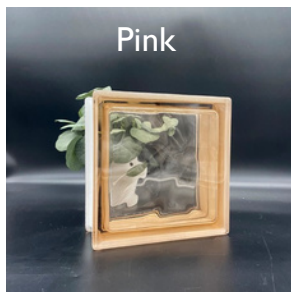

GLASS BLOCK
WAREHOUSE

Color Glass Block Exterior Applications

Basic Line - Soft Shades

UV Resistant, Wave Pattern, Metric Sized 1919/8, White Edge Coat

Design Line - Colored Glass

UV Resistant, Wave Pattern, Metric Sized 1919/8, White Edge Coat