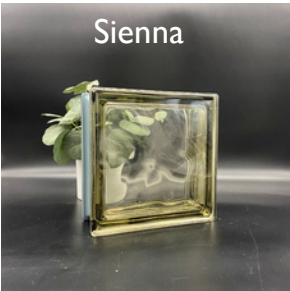

GLASS BLOCK
WAREHOUSE

Color Glass Block Exterior Applications

Basic Line - Soft Shades

UV Resistant, Wave Pattern, Metric Sized 1919/8, White Edge Coat

Design Line - Colored Glass

UV Resistant, Wave Pattern, Metric Sized 1919/8, White Edge Coat

Color Glass Block

Exterior Applications

Design Line - Colored Glass

UV Resistant, Wave Pattern, Metric Sized 1919/8, Metalized

Glass Block Warehouse
(516) 997-3500
info@glassblockwarehouse.com
glassblockwarehouse.com