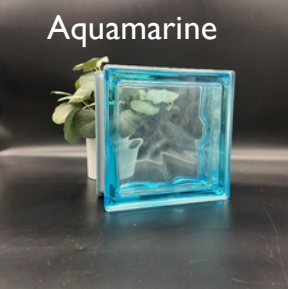

Color Glass Block

Exterior Applications

Design Line - Colored Glass

UV Resistant, Wave Pattern, Metric Sized 1919/8, Metalized

Glass Block Warehouse
(516) 997-3500
info@glassblockwarehouse.com
glassblockwarehouse.com

Follow us on: