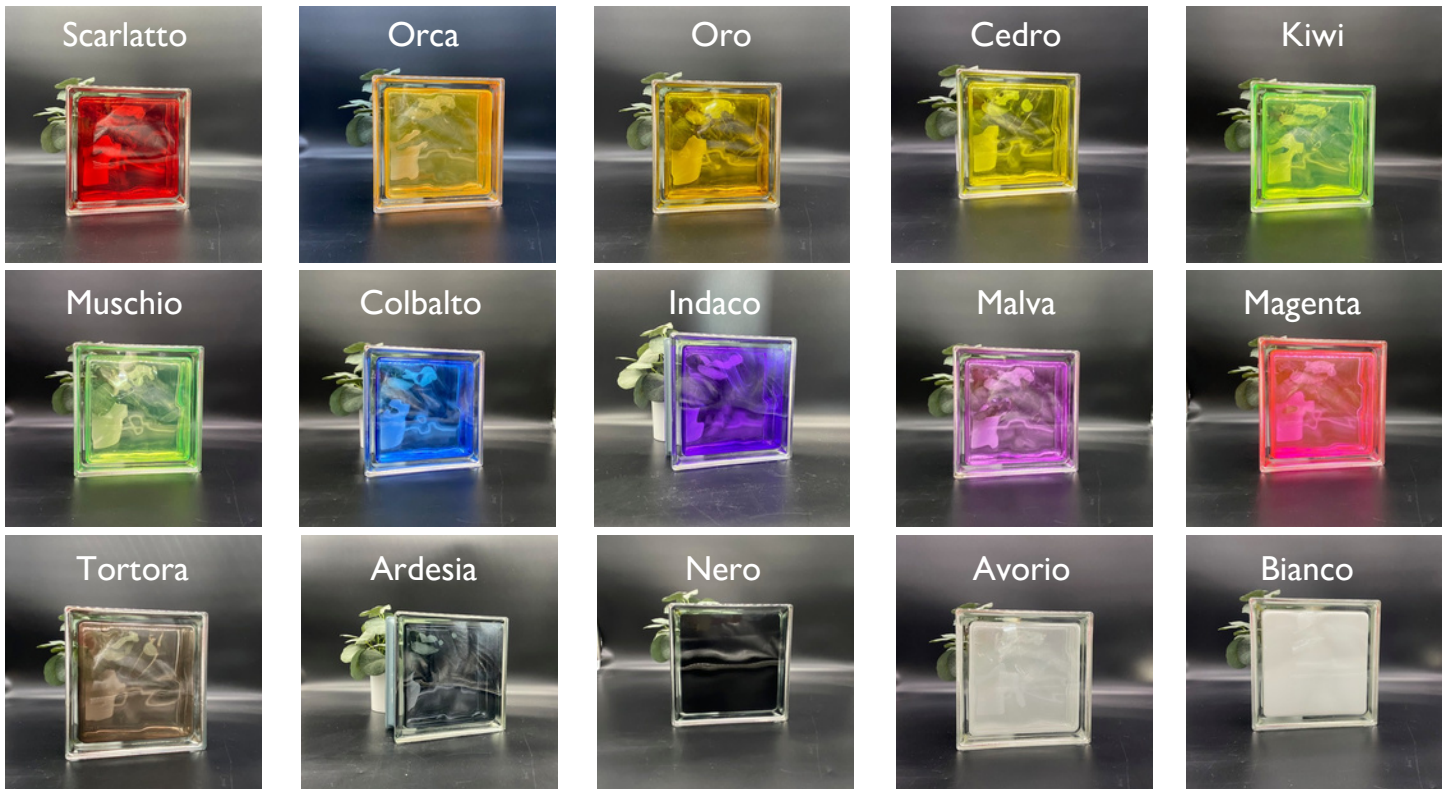

**GLASS BLOCK**  
WAREHOUSE

# Color Glass Block Interior Applications

## Design Line - New Color Collection

Wave Pattern, Metric Sized 1919/8, Metalized