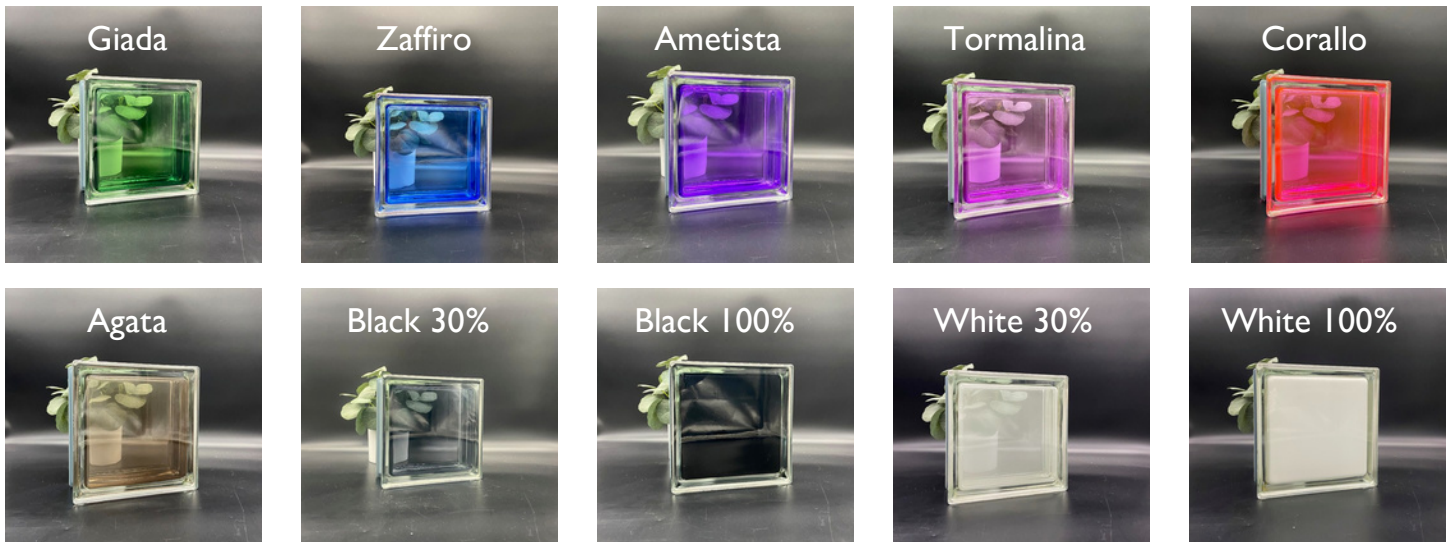

Design Line - Mendini Collection

(Continued)

Basic Line - Brilly

Wave Pattern, Metric Sized 1919/8, White Edge Coat